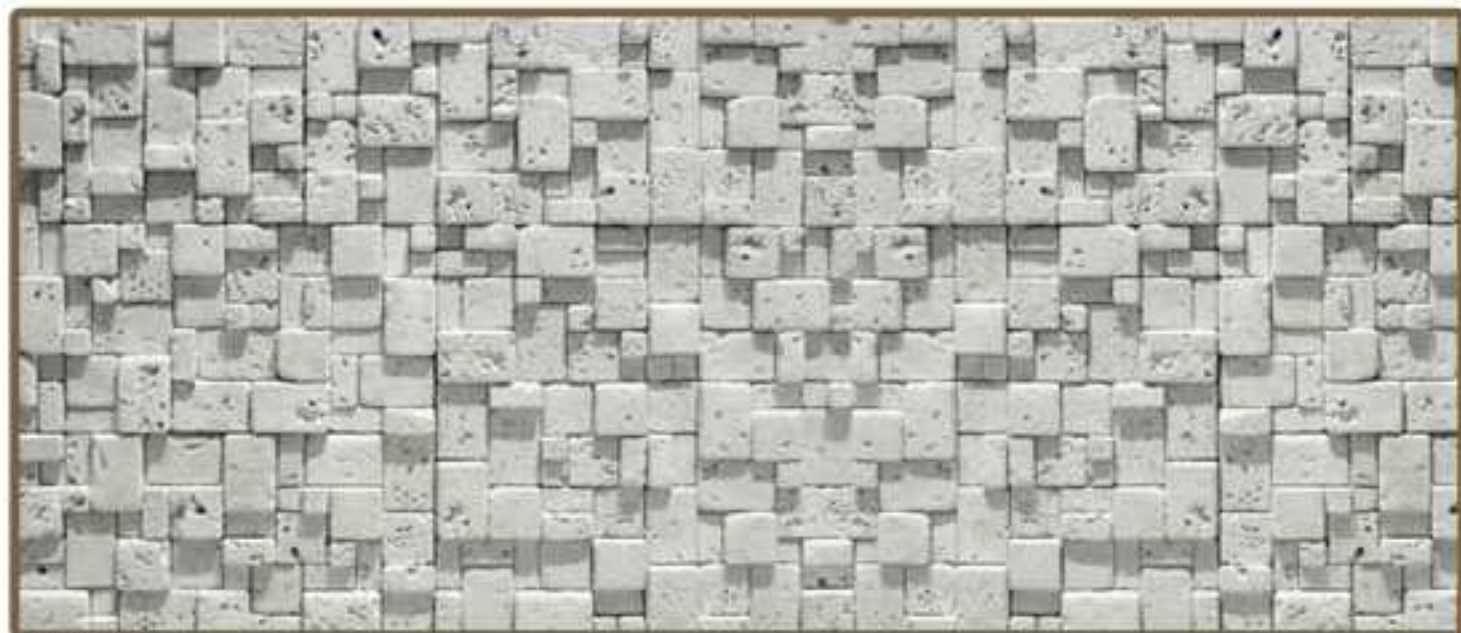

Art Stone

Trinity

Trinity WHITE

STANDART	AxBxC (cm)	CORNER	AxBxCxD (cm)	PACKAGING BOX	PACKAGING PALLET
	40x20hx 2-2,5	NO Corner element	NO sizes		
				0,32m³ 11,52kg	17,28m³ 622kg